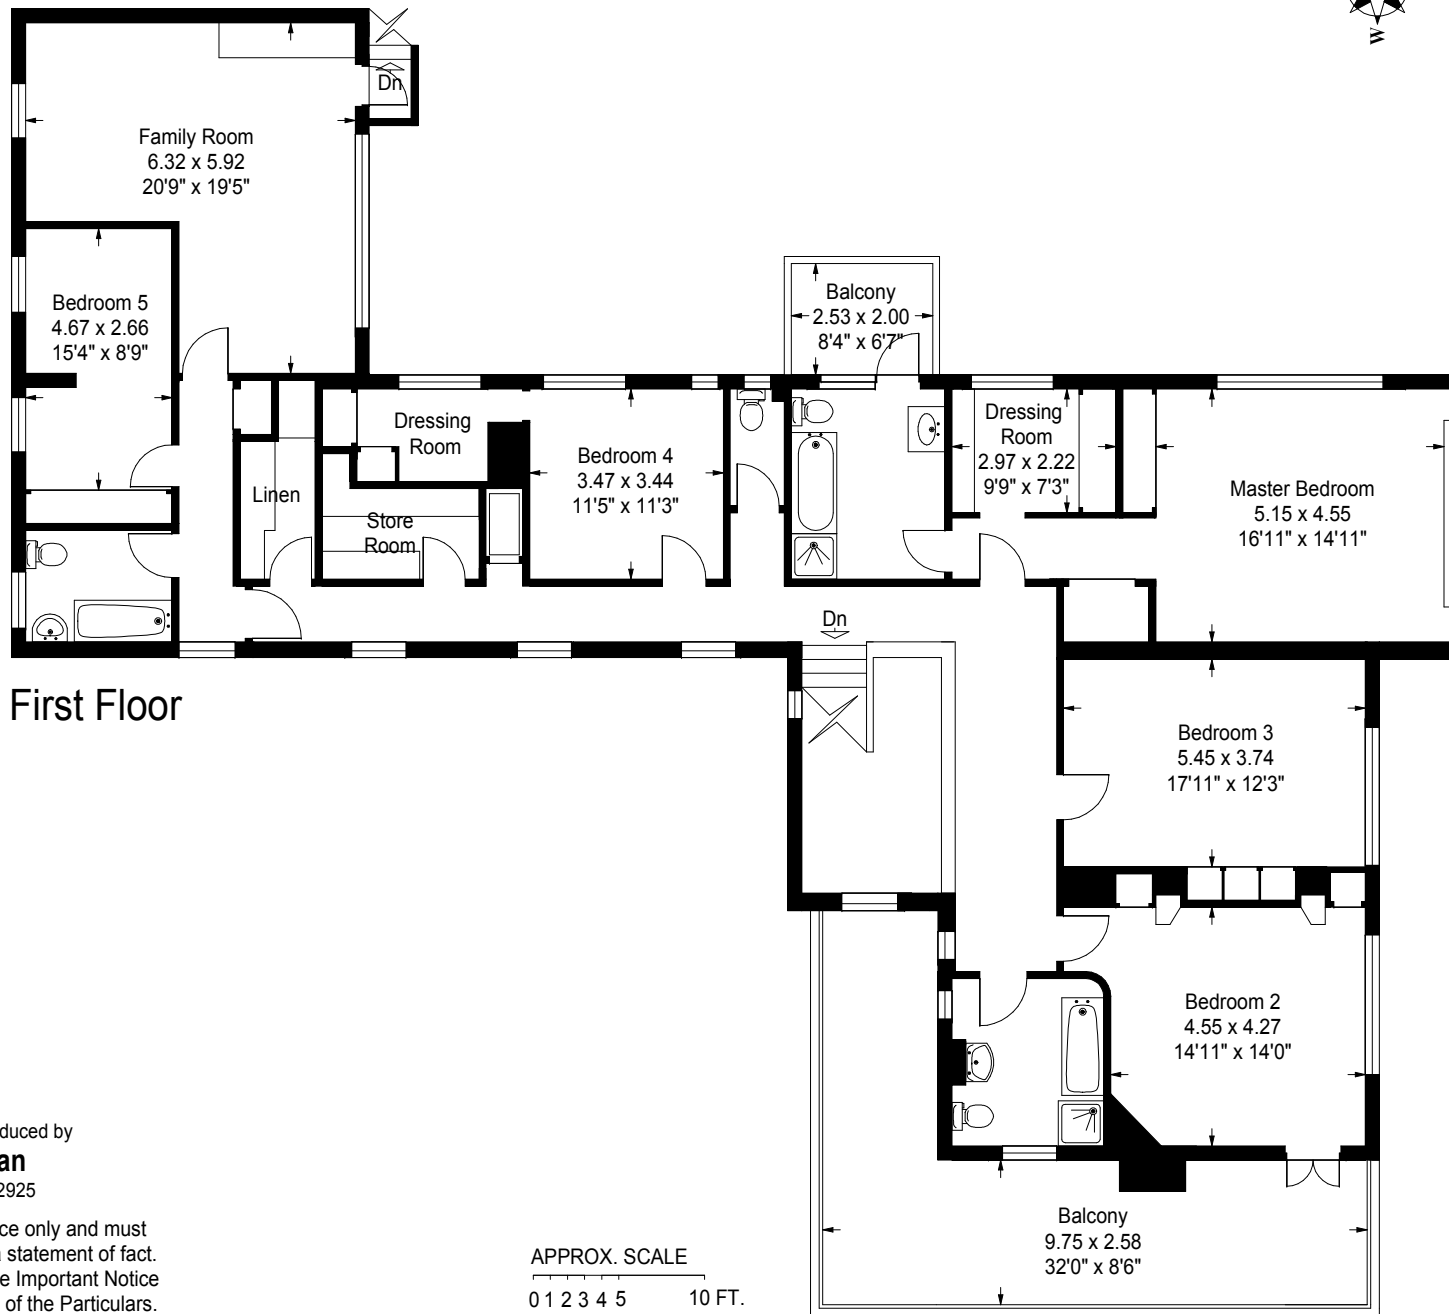

Floor Plans produced by

Proplan

01491 842925

This plan is for guidance only and must not be relied upon as a statement of fact. Attention is drawn to the Important Notice on the last page of text of the Particulars.

Approximate Gross Internal Floor Area:
5726 sq.ft./ 532 sq.mts.

APPROX. SCALE

0 1 2 3 4 5 10 FT.

Floor Plans produced by

Proplan

01491 842925

This plan is for guidance only and must not be relied upon as a statement of fact. Attention is drawn to the Important Notice on the last page of text of the Particulars.

APPROX. SCALE
0 1 2 3 4 5 10 FT.